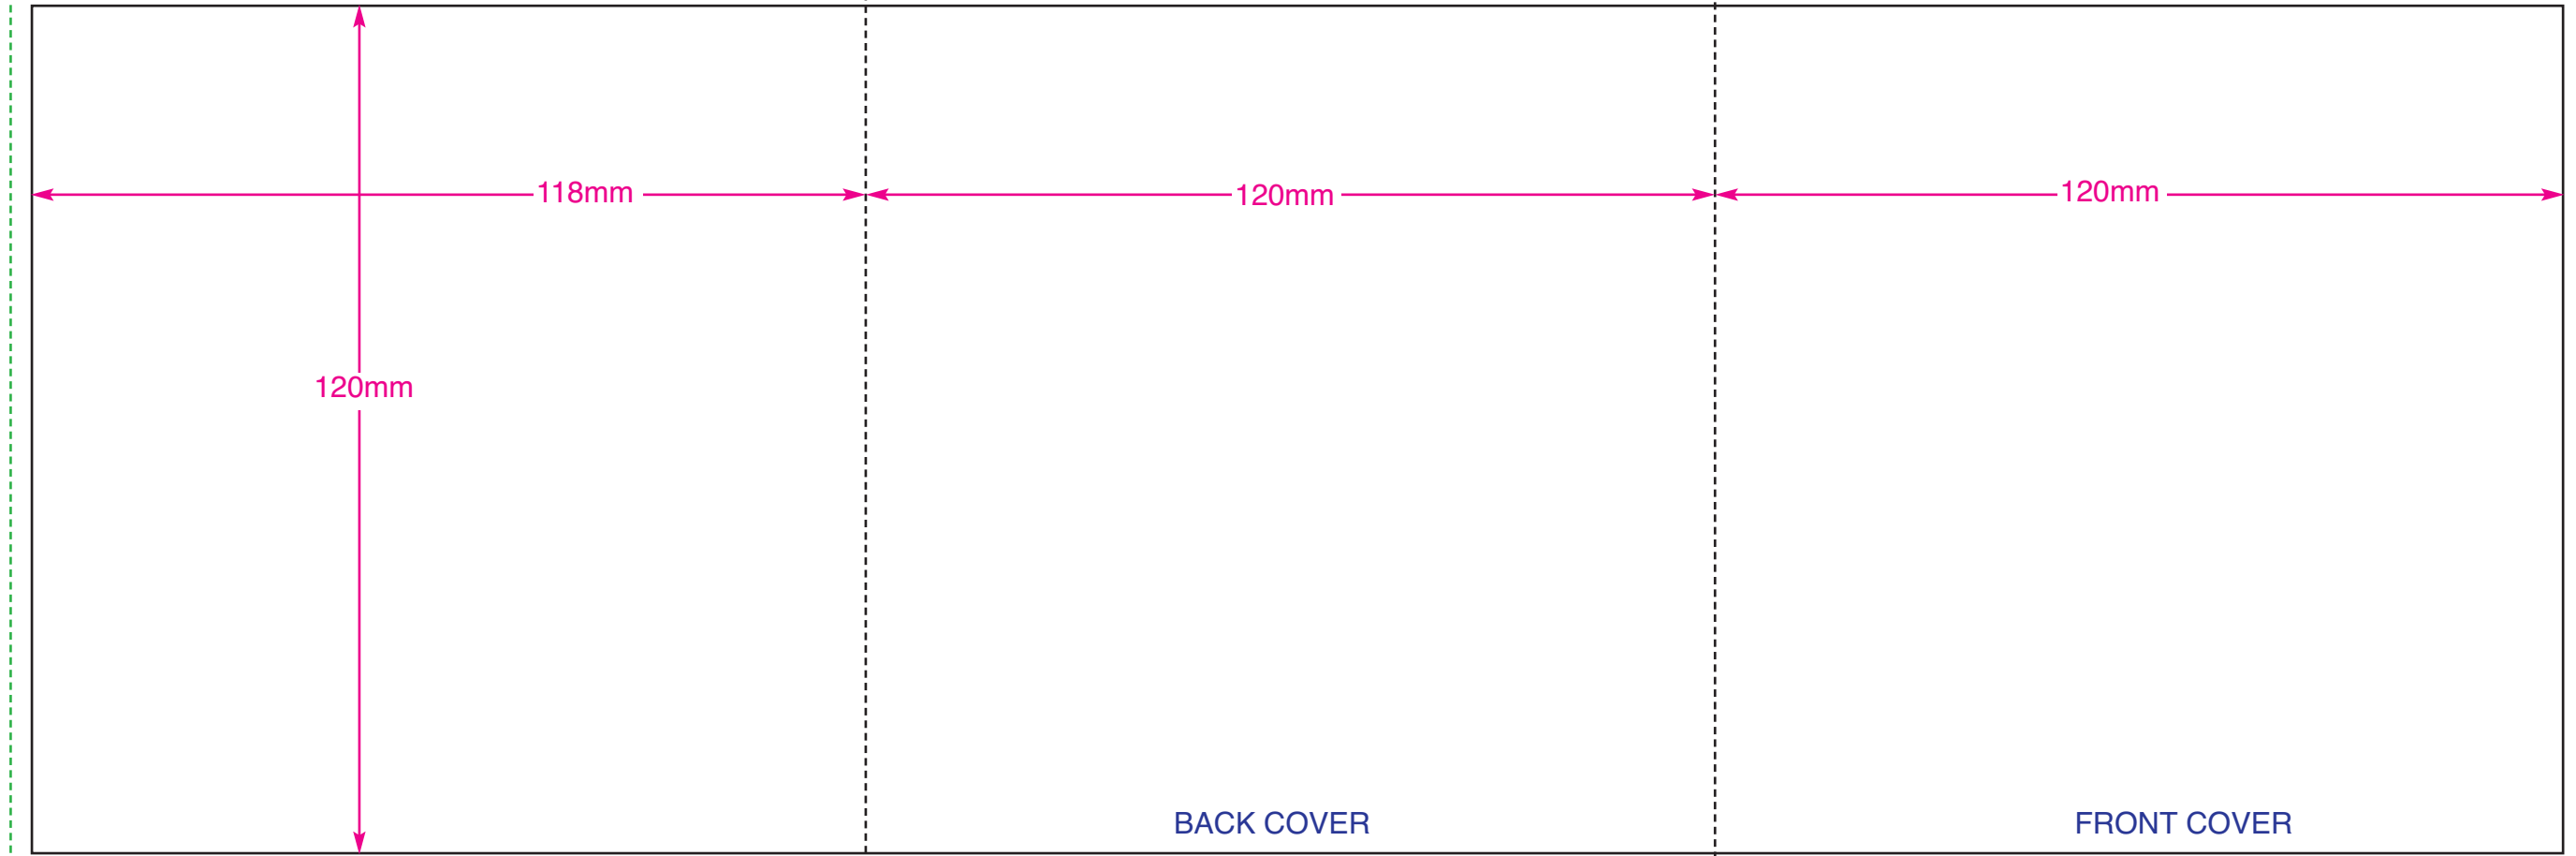

3mm Bleed

118mm

120mm

120mm

120mm

BACK COVER

FRONT COVER